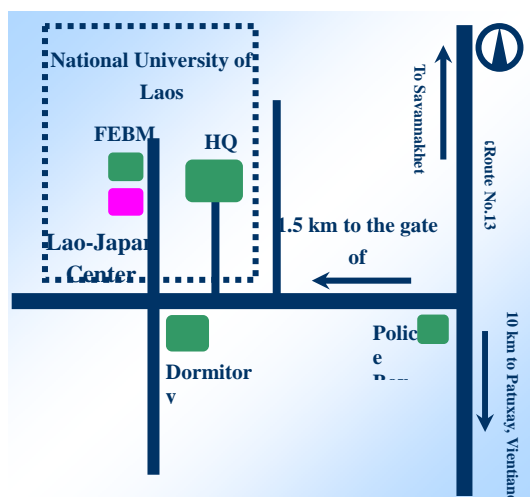

Accepting applications until 30 June 2009

LAO-JAPAN Center Dongdok Campus

Mail : P.O.Box 7322, Vientiane
Phone : (856-21) 725008
Fax : (856-21) 770267
E-mail : bzcourse@laopdr.com
: ljcmba2008@yahoo.com
Website : <http://www.ljcenter.org>